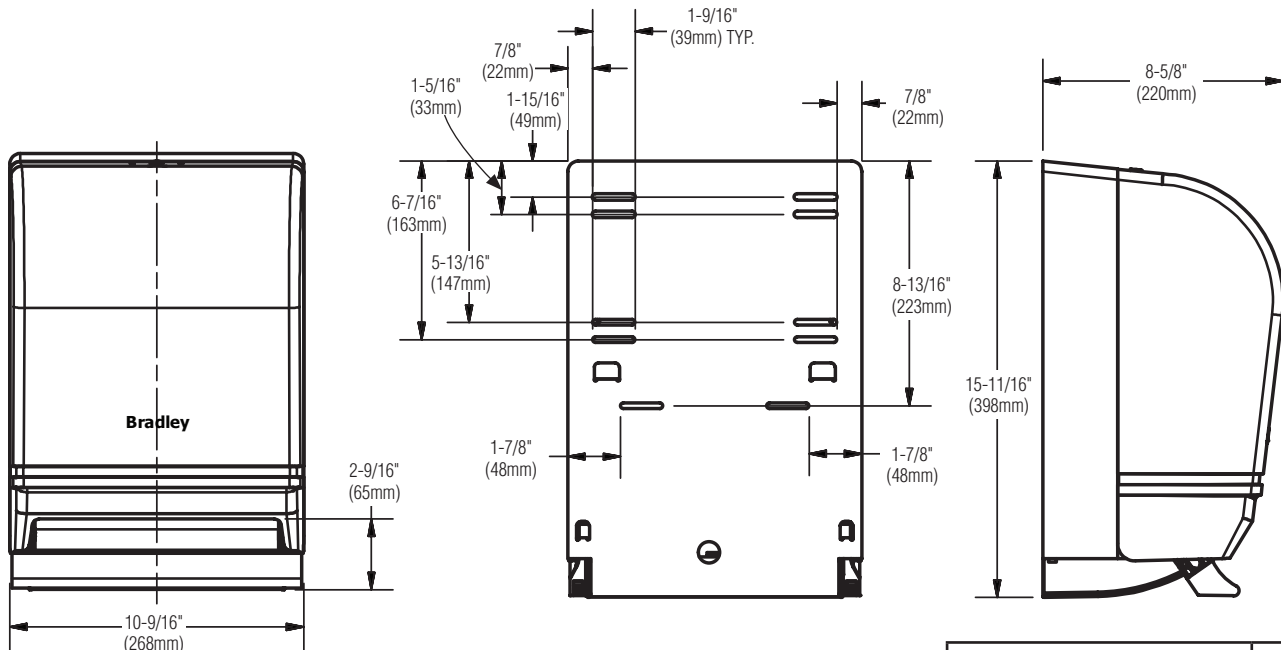

### Installation

Verify all rough-in dimensions prior to installation. Secure to wall using convenient mounting slots and use appropriate mounting devices supplied by installer.

**Overall dimensions: 10-9/16"W x 15-11/16"H x 8-5/8"D.**

**Washroom Accessories  
Document No. 9422**

Orders composed of products indicated as **Bradex**<sup>®</sup> will be available to ship in three days after receipt of order at the factory. There is no pricing penalty for this service from Bradley. This information is subject to change without notice.