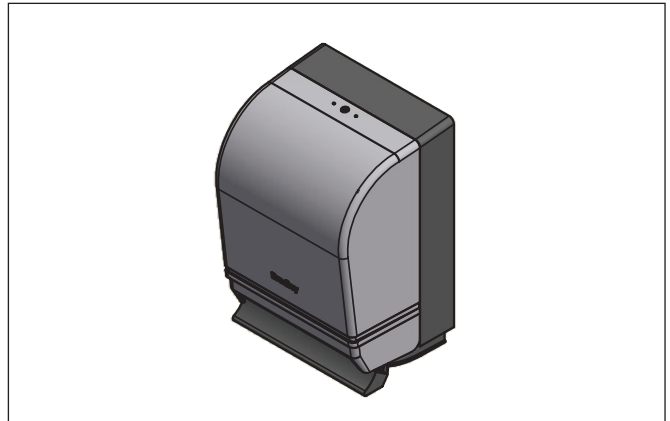

**Model 2497 — Surface-Mounted with Push Lever Activation *Bradex*<sup>®</sup>**

### Capacity

Dispenses non-perforated paper towels from 8" wide roll with core sizes from 1½"–2" diameter. Dispenser also allows for 4" diameter stub roll.

### Operation

The push lever dispensing mechanism delivers 5-1/2" of toweling with each stroke and features a patented transfer system with 4" of stub roll capacity.

### Guide Specification

The dispenser cover shall be fabricated from translucent high-impact plastic. Dispenser will dispense a 5-1/2" towel with each stroke. Dispenser will be provided with a double latch-key lock that works with standard metal keys. Dispenser shall include a transfer system which will automatically start feeding the paper web of the top roll when the lower roll is nearly depleted.